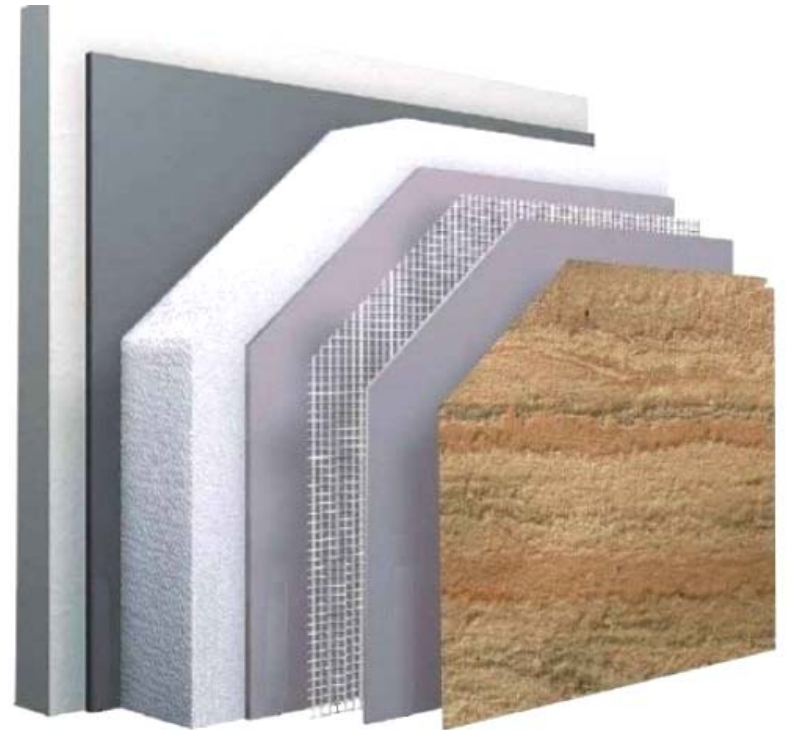

The Ultimate Modern Stone Façade Solution

High Quality, Eco-friendly, Sandstone Veneer

WHAT IS IT? Literoc Sandstone Veneer is an innovative natural stone veneer slab offered exclusively in the UK by SPSenvirowall. Literoc is a high-quality, eco-friendly natural sandstone veneer quarried in Germany. SPSenvirowall are very proud to bring this great product to the UK market.

Composed of approximately 96% sandstone and 4% binding agent, Literoc is a natural product extracted without the use of toxic chemicals. This veneer is lightweight, hardwearing and will withstand our constantly changing British weather.

WHAT CAN IT DO? We can install the veneer sheets to achieve a seamless full-block stone appearance with the ability to wrap 90 degree corners or install it with wider yet closed joints to mimic rainscreen cladding. Literoc Sandstone veneer can be applied in three dimensional shapes over most existing and new substrates.

The Literoc Advantage:

- Eco-friendly product extracted using non-toxic chemicals
- Versatile indoor and outdoor design solutions can accommodate a variety of styles
- Lightweight – sheet slabs only 2-5 mm thick
- UV rays and harsh-weather resistant to withstand different weather conditions
- Sustainable—only a small amount of stone used
- Cost-effective— thin panels, no aluminium sub-construction required, no extra over cost for external corners, etc.