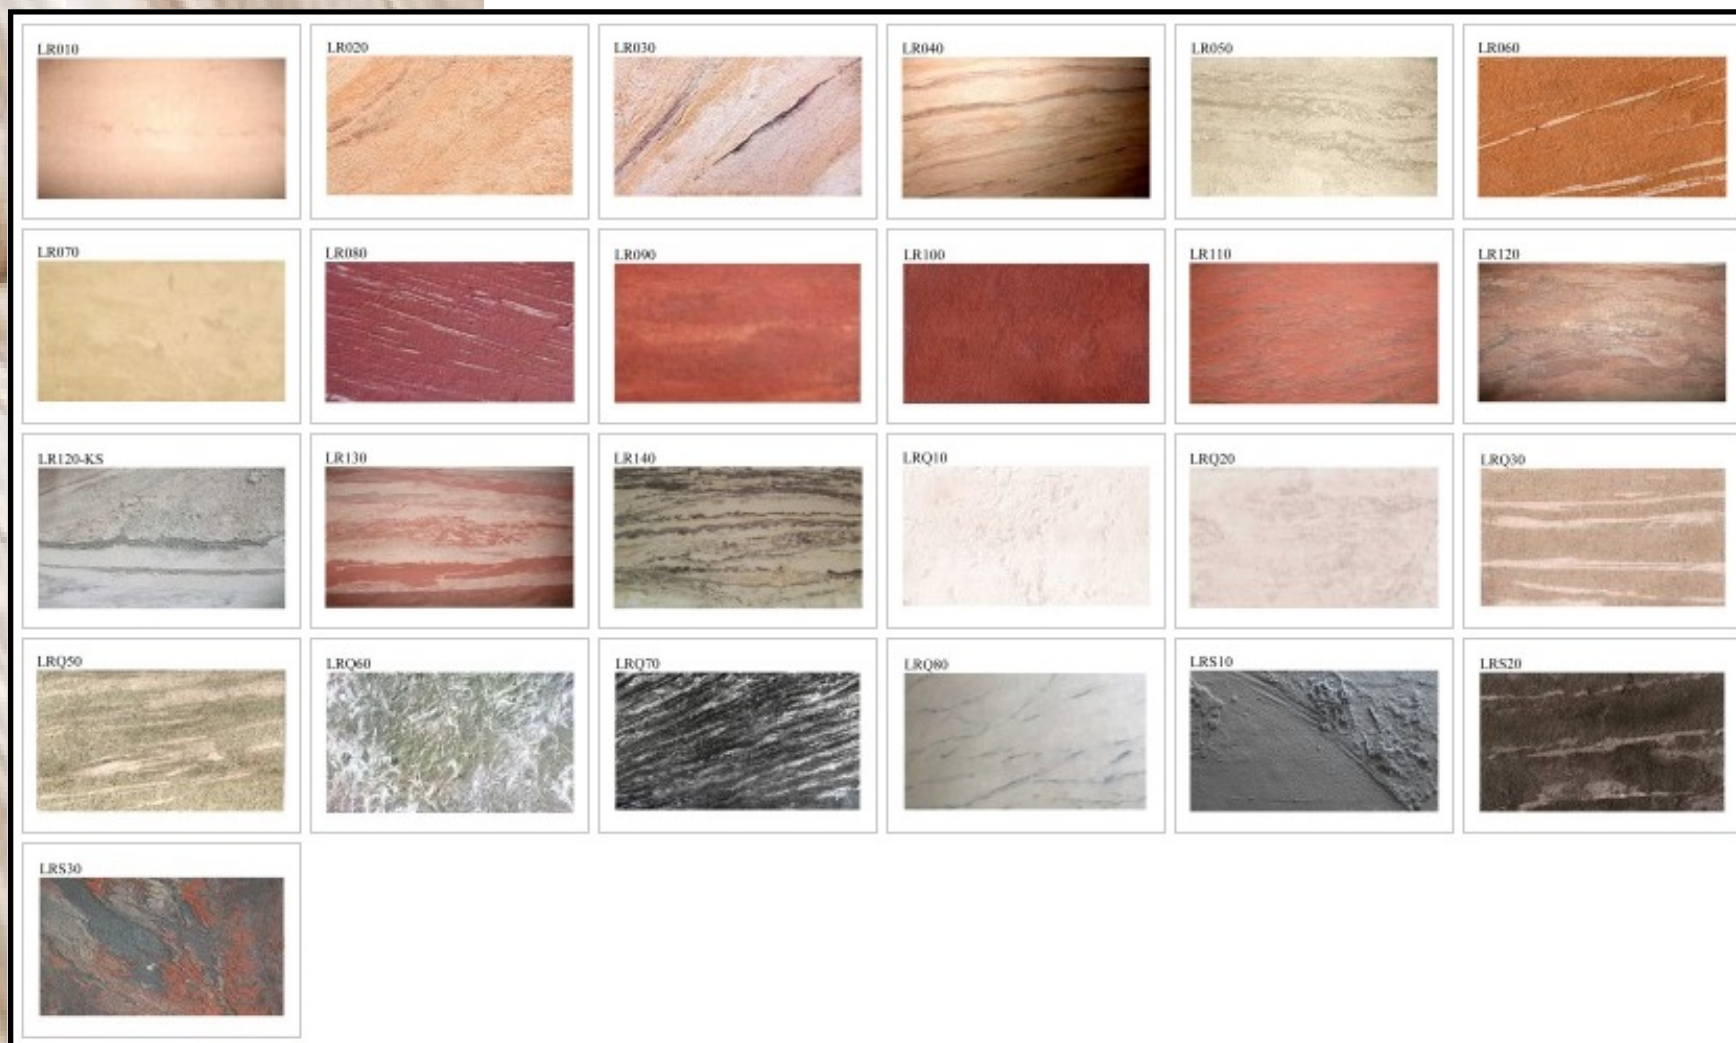

Colour Range